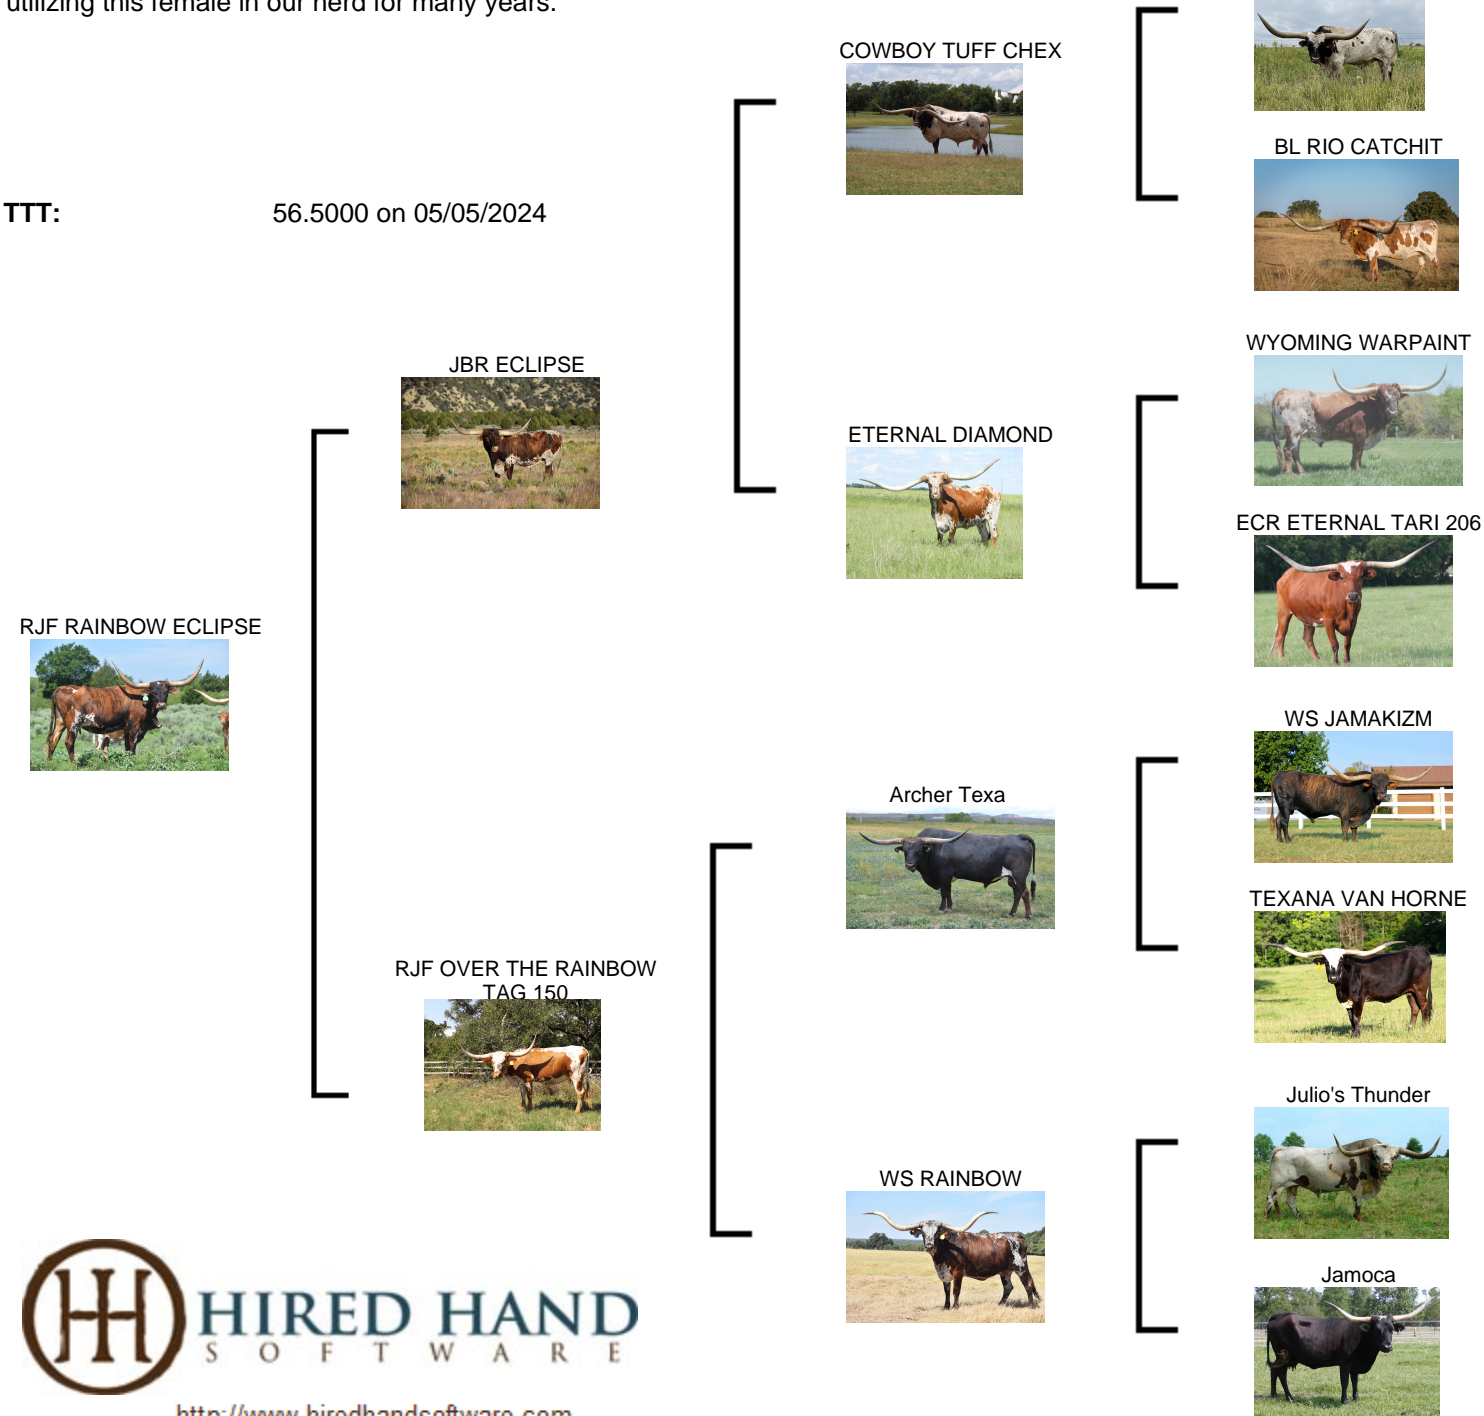

RJF RAINBOW ECLIPSE

Date of Birth: 04/25/2017
Registration 1: CI310372
Breeder: ALLEN / FILIP PARTNERSHIP
Owner: BRAD & MICHELLE SPRAY

Courtesy of Justin Rombeck

Her sire JBR Elipse is producing lots of color, horn, and putting lots of milk into his calves. Her dam goes back to the Famous WS Rainbow cow. Looking forward to utilizing this female in our herd for many years.

TTT: 56.5000 on 05/05/2024

<http://www.hiredhandsoftware.com>