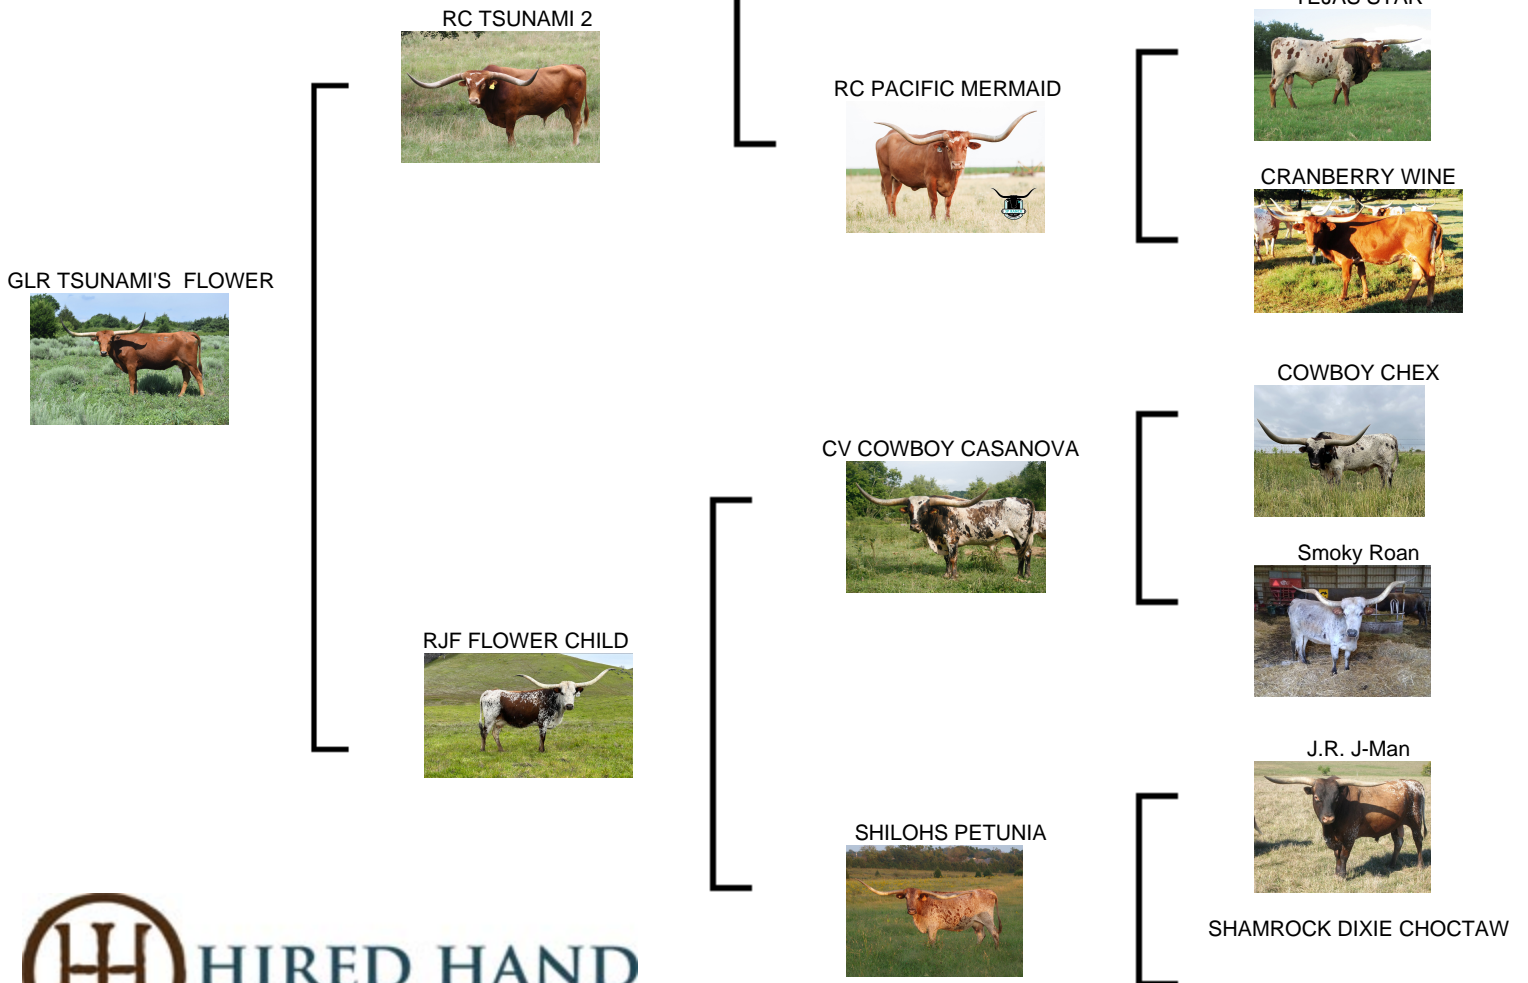

<http://www.hiredhandsoftware.com>