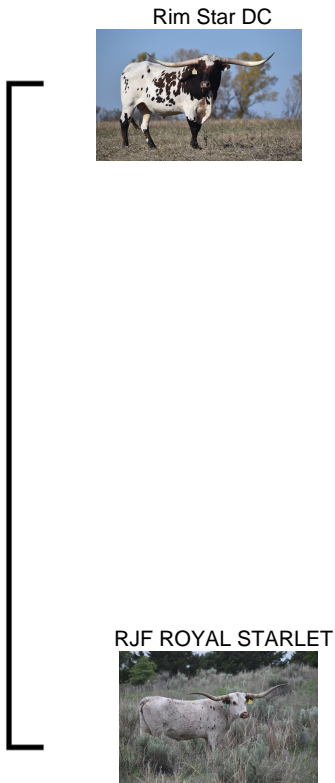

# CHR Royal White Out

**Date of Birth:** 05/20/2019  
**Registration 1:** CI322921  
**Breeder:** Brad and Michelle Spray  
**Owner:** Brad and Michelle Spray

Courtesy of Justin Rombeck

This pedigree has the who's who of the industry in it. PCC Rim Rock, WS Sun Star, Royal Reputation, WS Jamazkizm, Top Caliber, and Gala Show of Stars. Our next hard decision is going to be how do we improve on genetic perfection?

TTT: 70.2500 on 05/18/2024

CHR Royal White Out

RJF ROYAL STARLET

PCC RIM ROCK

JP RIO GRANDE

PCC HORIZON

TEJAS STAR

WS SUN RISE