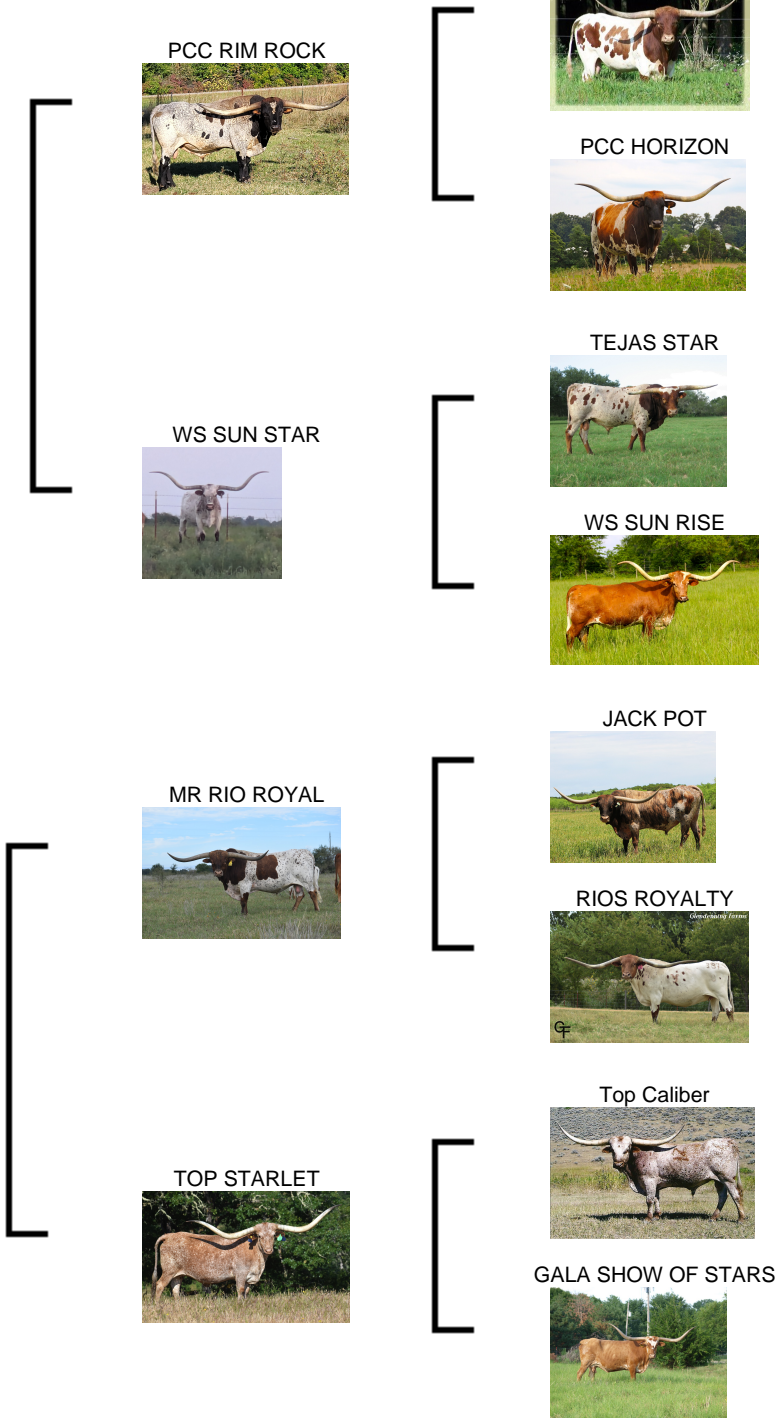

# CHR Royal White Out

**Date of Birth:** 05/20/2019  
**Registration 1:** CI322921  
**Breeder:** Brad and Michelle Spray  
**Owner:** Brad and Michelle Spray

Courtesy of Justin Rombeck

This pedigree has the who's who of the industry in it. PCC Rim Rock, WS Sun Star, Royal Reputation, WS Jamazkizm, Top Caliber, and Gala Show of Stars. Our next hard decision is going to be how do we improve on genetic perfection?

TTT: 70.2500 on 05/18/2024

CHR Royal White Out

RJF ROYAL STARLET

PCC RIM ROCK

JP RIO GRANDE

PCC HORIZON

TEJAS STAR

WS SUN RISE